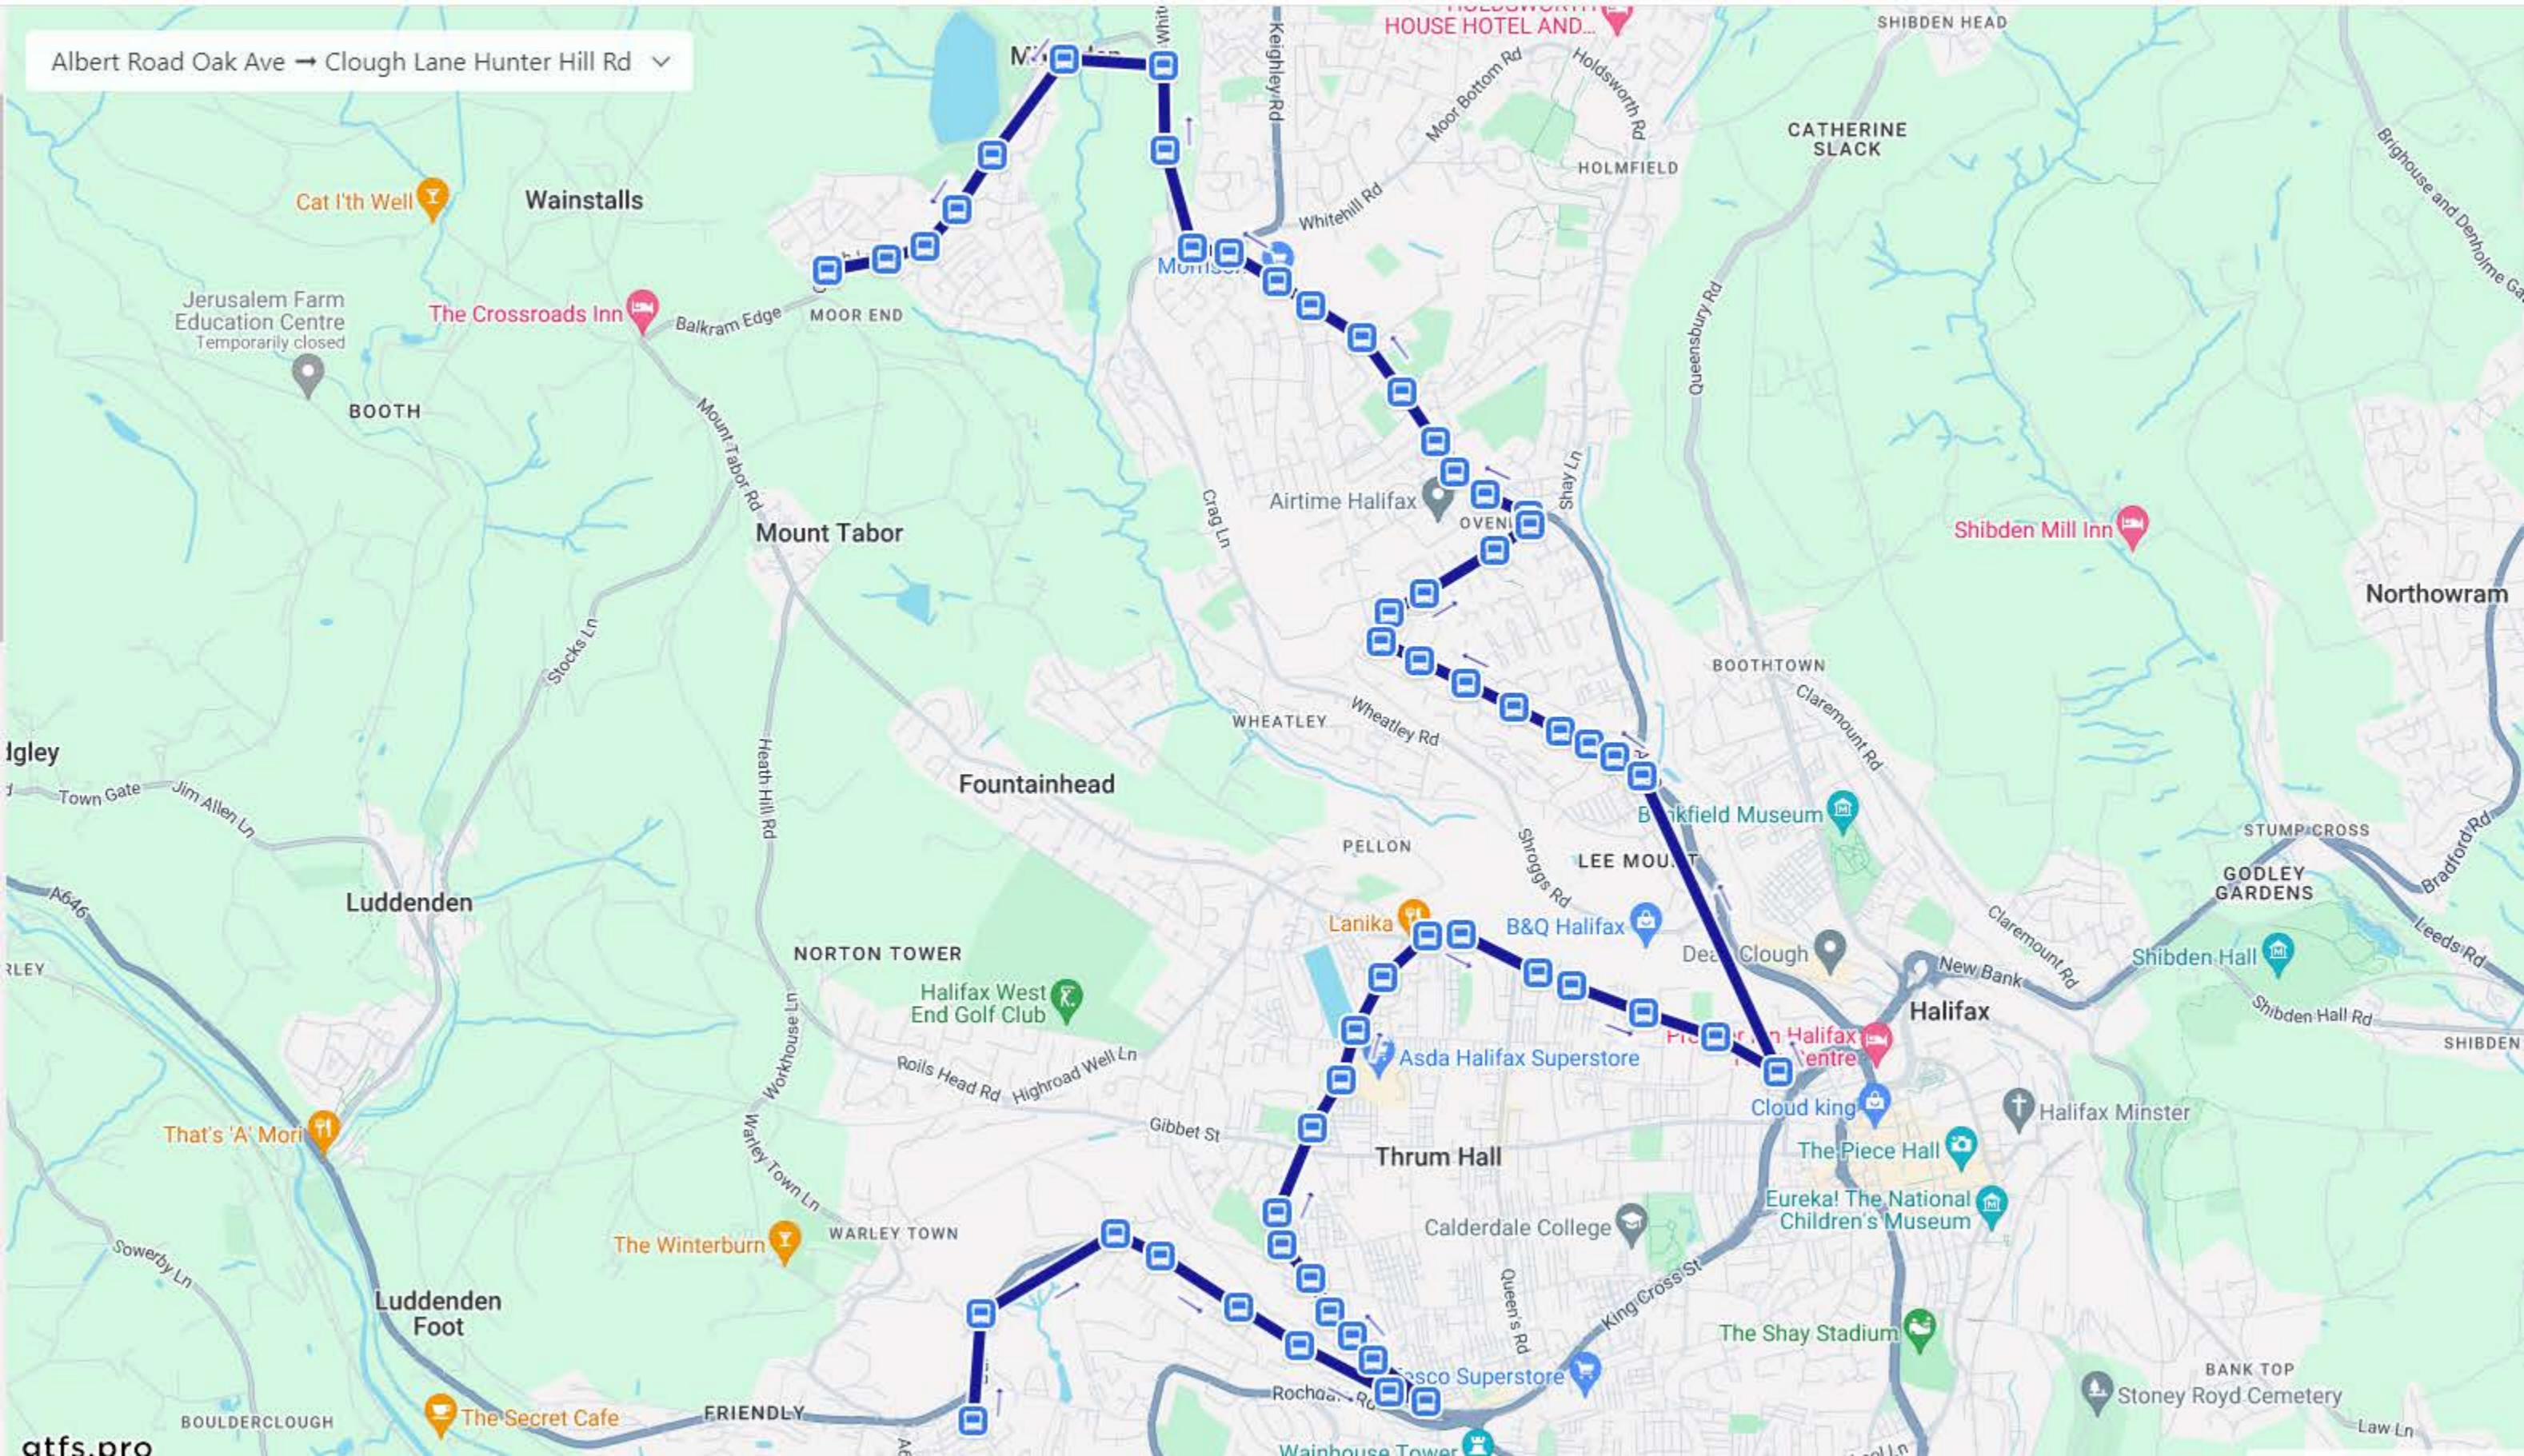

Albert Road Oak Ave → Clough Lane Hunter Hill Rd

Cat I'th Well

Wainstalls

Jerusalem Farm Education Centre  
Temporarily closed

The Crossroads Inn

BOOTH

Mount Tabor

MORRISON

Airtime Halifax

OVEN

Shibden Mill Inn

Northowram

Fountainhead

WHEATLEY

BOOTH TOWN

Igley

Luddenden

Bankfield Museum

STUMP CROSS

GODLEY GARDENS

NORTON TOWER

Halifax West End Golf Club

LEE MOUNT

Halifax

Asco Superstore

Stoney Royd Cemetery

The Secret Cafe

FRIENDLY

Wainhouse Tower